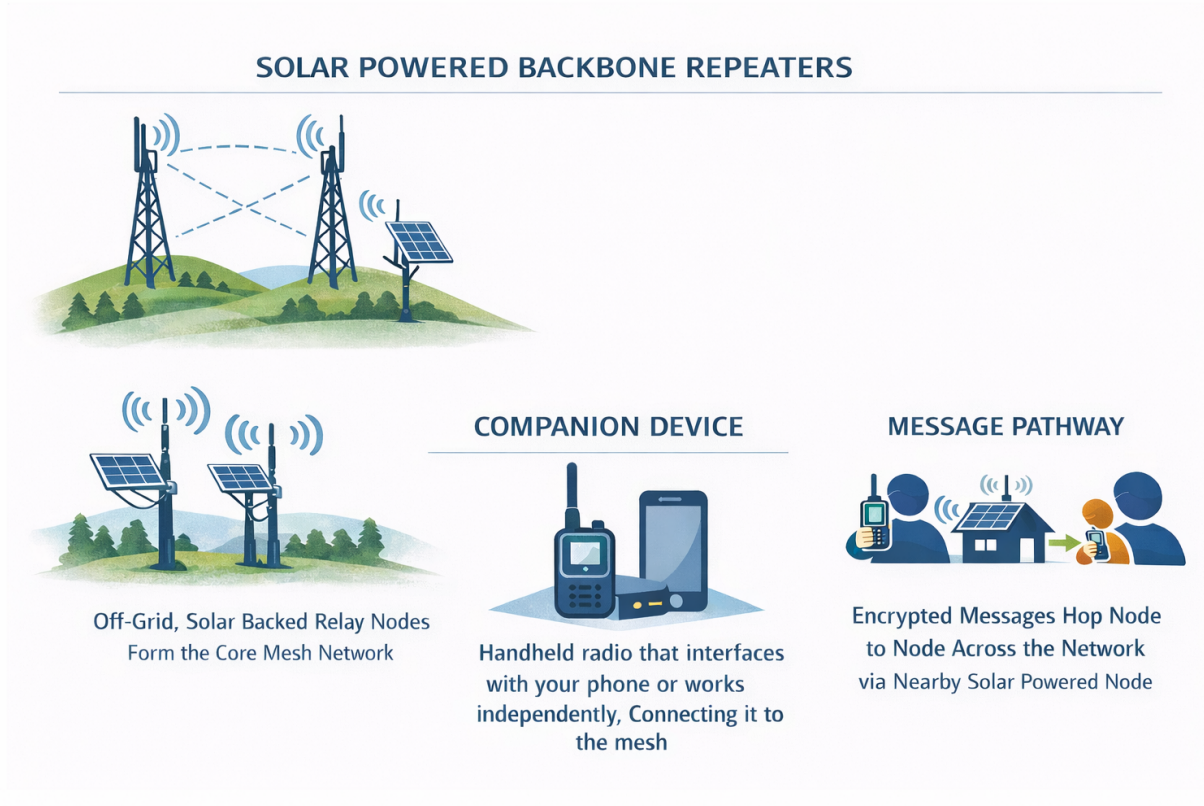

### **Node Hosting Guide – Lunenburg County Mesh**

Hosting a solar-powered backbone repeater is one of the most impactful ways to support the network.

Hosts provide space and permission; the project supports equipment, installation, and maintenance.

## Visual Reference

Example of a solar-powered backbone repeater installation.