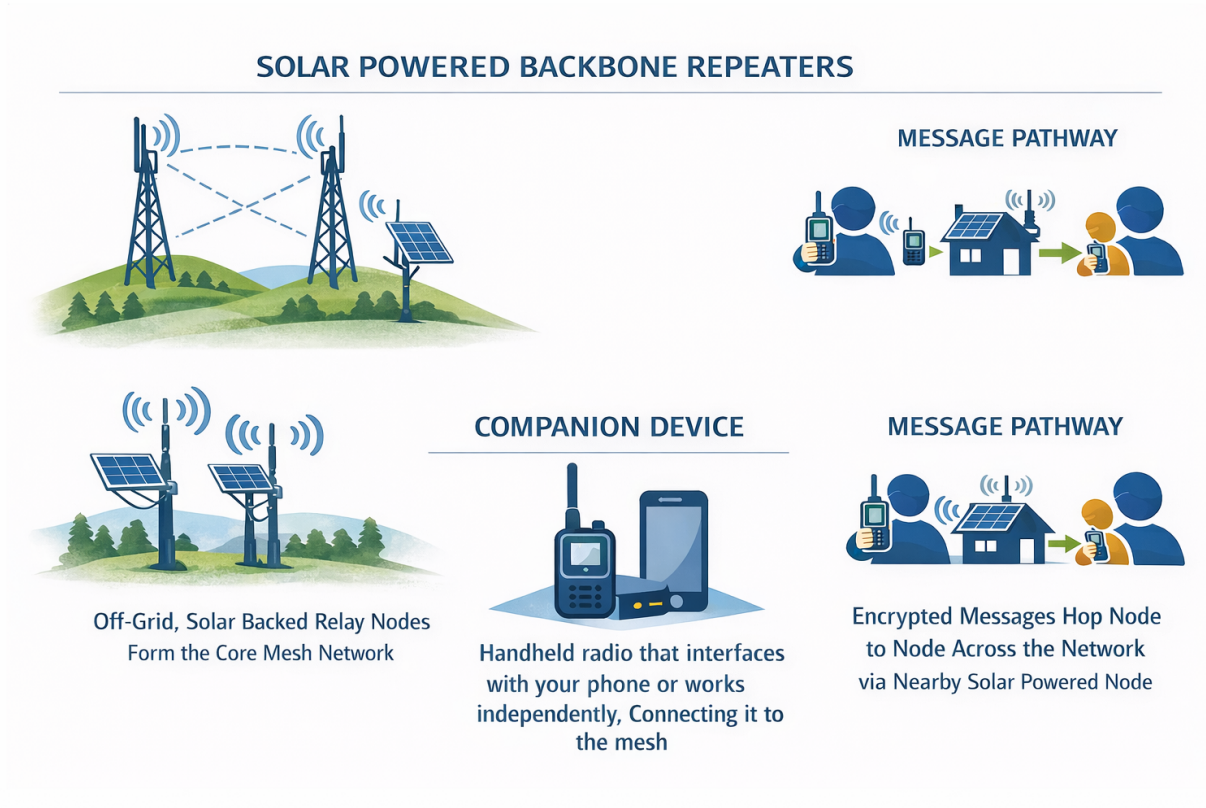

### Common Terms

**Solar-Powered Backbone Repeater** — A fixed, always-on radio and antenna that relays messages across the network.

**Companion Device** — A personal or portable device used to send and receive messages through the backbone.

**Message Hopping** — The process of messages moving step by step between backbone repeaters.

**Mesh Network** — A network made up of many connected nodes instead of one central tower.

**Off-Grid / Always-On** — A system designed to operate without internet or cellular service, including during outages.

## Visual Reference

Simple visual reference for mesh network components.